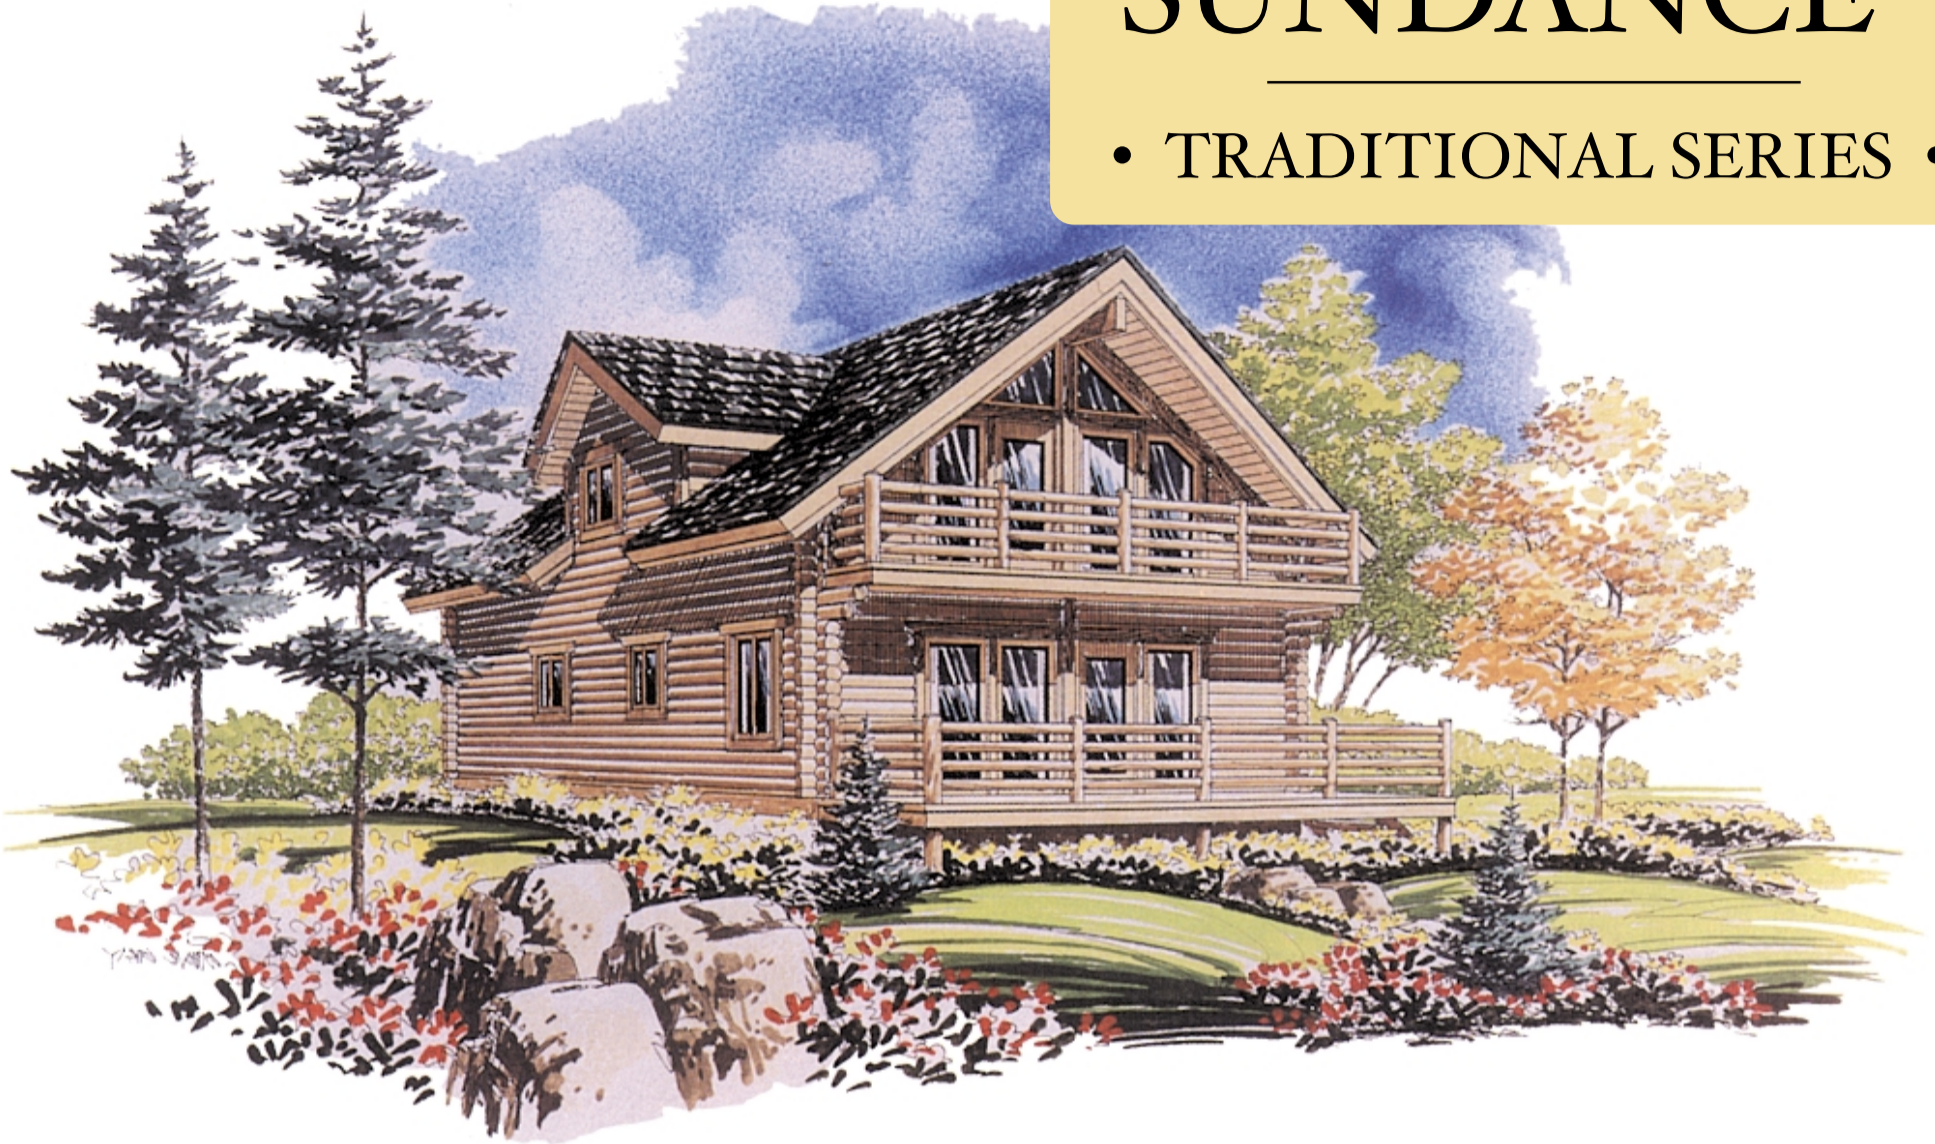

# SUNDANCE

• TRADITIONAL SERIES •

The Sundance is a very popular, two story, three bedroom Chalet type home with a peak dormer. Some of the features include Open Beam Tongue & Groove Cathedral ceilings, a second level balcony off of the Master Bedroom and a deck off of the main level Great Room. The master bath comes with a tub as standard, and a shower as optional. The laundry is situated on the main floor.